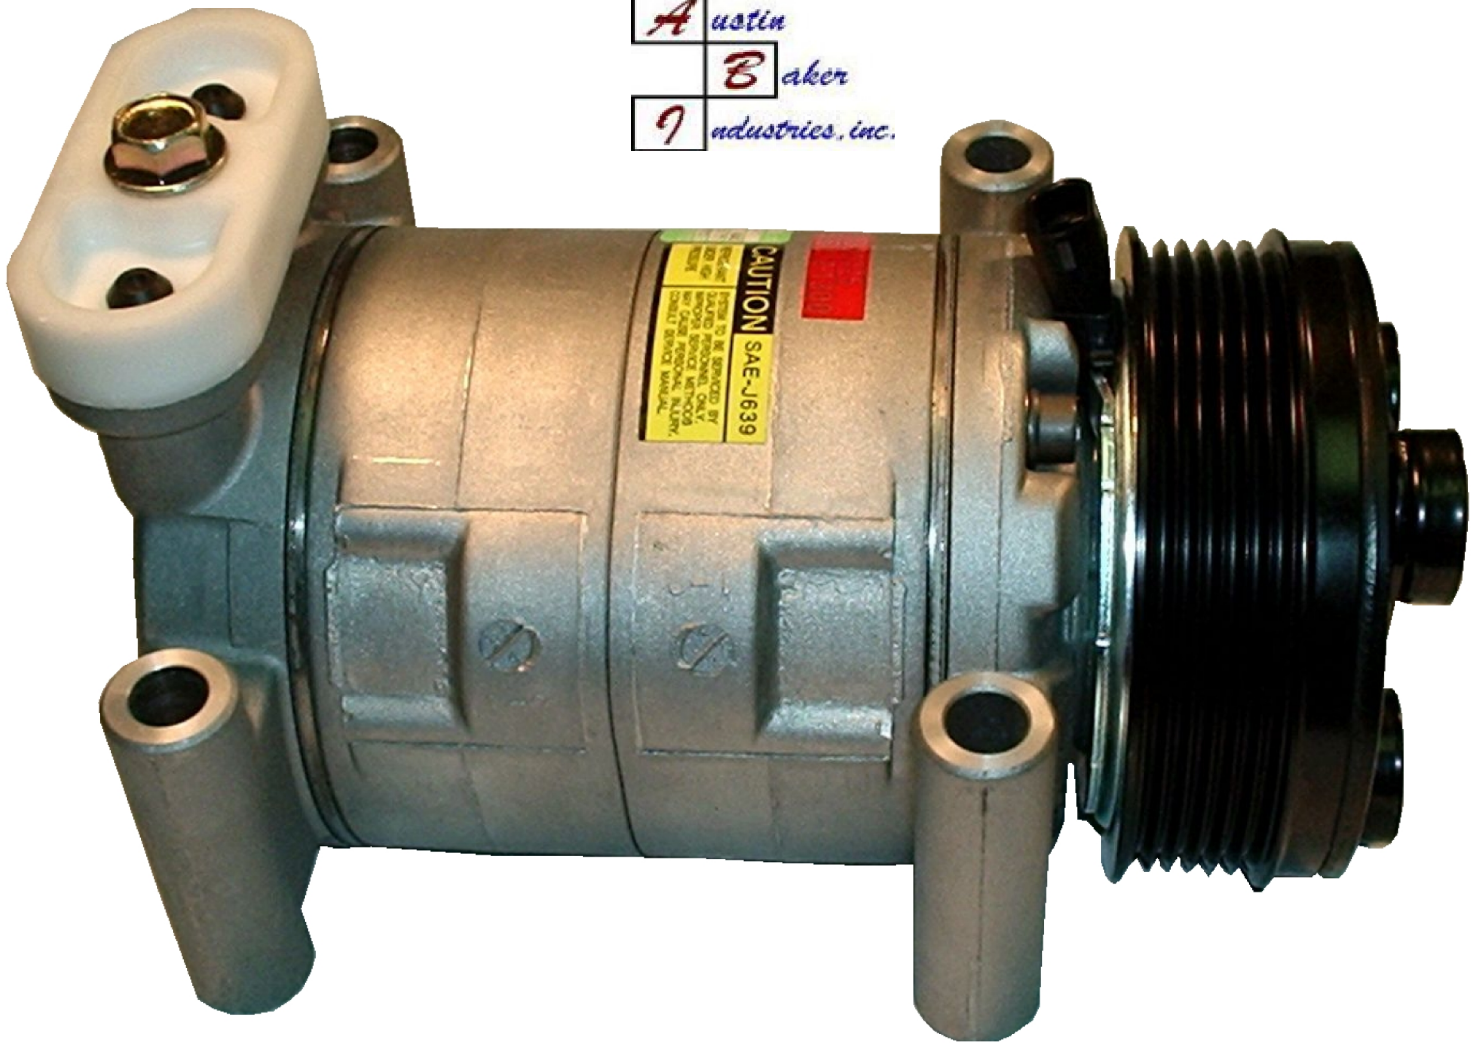

Austin
Baker
Industries, inc.

10306539

FOR FLEET & HEAVY DUTY VEHICLES

Chevy G Series Fullsize Van / Express	96 – 00
Chevy S10 Blazer	99 – 05
Chevy S10 Pickup	98 – 04
GMC G Series Fullsize Van / Savana	96 – 00
GMC S15 Jimmy	99 – 05
GMC S15 Pickup	98 – 04
Isuzu Hombre	99 – 00
Oldsmobile Bravada	98 – 01

"Over Half A Century of Automotive Air Conditioning Expertise!"