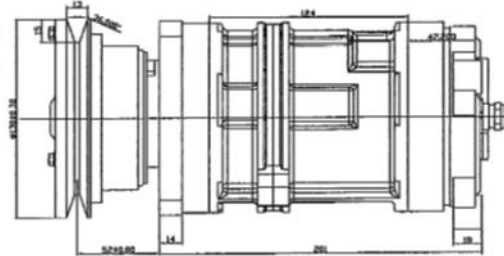

10303481

10363341

10360041

ABI No.	Austin Baker A6 Compressor Description
10302071	GM A6 w/ 1gr 5" dia clutch w/ Superheat Switch (12V)
10363241	GM A6 w/ 1gr 5" dia clutch w/ Superheat Switch (24V)
10303481	GM A6 w/ 1gr 5" dia clutch w/ High Pressure Switch (12V)
10363251	GM A6 w/ 1gr 5" dia clutch w/ High Pressure Switch (24V)
10302061	GM A6 w/ 2gr 5.12" dia clutch w/ Superheat Switch (12V)
10363261	GM A6 w/ 2gr 5.12" dia clutch w/ Superheat Switch (24V)
10302211	GM A6 w/ 1gr 5.65" dia clutch (Ext) w/ Superheat Switch (12V)
10363271	GM A6 w/ 1gr 5.65" dia clutch (Ext) w/ Superheat Switch (24V)
10347661	GM A6 w/ 1gr 5.75" dia clutch w/ Superheat Switch (12V)
10363281	GM A6 w/ 1gr 5.75" dia clutch w/ Superheat Switch (24V)
10302521	GM A6 w/ 1gr 5.75" dia clutch w/ High Pressure Switch (12V)
10363291	GM A6 w/ 1gr 5.75" dia clutch w/ High Pressure Switch (24V)
10302811	GM A6 w/ 1gr 6.67" dia clutch w/ Superheat Switch (12V)
10302821	GM A6 w/ 1gr 6.67" dia clutch w/ Superheat Switch (24V)
10363301	GM A6 w/ 1gr 6.67" dia clutch w/ High Pressure Switch (12V)
10363311	GM A6 w/ 1gr 6.67" dia clutch w/ High Pressure Switch (24V)
10363321	GM A6 w/ 6gr 5.5" dia clutch w/ Superheat Switch (12V)
10363331	GM A6 w/ 6gr 5.5" dia clutch w/ Superheat Switch (24V)
10363341	GM A6 w/ 6gr 5.5" dia clutch w/ High Pressure Switch (12V)
10363351	GM A6 w/ 6gr 5.5" dia clutch w/ High Pressure Switch (24V)
10363361	GM A6 w/ 8gr 4.81" dia clutch w/ Superheat Switch (12V)
10363371	GM A6 w/ 8gr 4.81" dia clutch w/ Superheat Switch (24V)
10360041	GM A6 w/ 8gr 4.81" dia clutch w/ High Pressure Switch (12V)
10363381	GM A6 w/ 8gr 4.81" dia clutch w/ High Pressure Switch (24V)