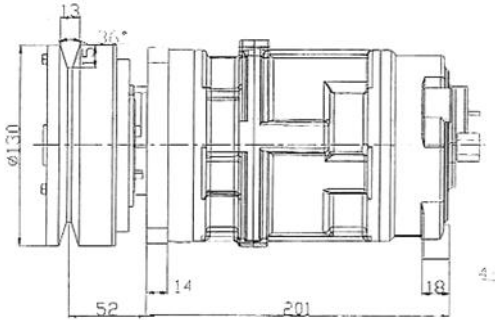

OE A6 Pulley

New Style Pulley

OE A6 Dust Cover

New Style Dust Cover

AUSTIN BAKER INDUSTRIES
 201 EXPOSITION DENTON, TEXAS 76205
 PO BOX 1606 DENTON, TEXAS 76202
 PHONE 1-800-367-6834
 FAX 1-866-822-7329

10302071