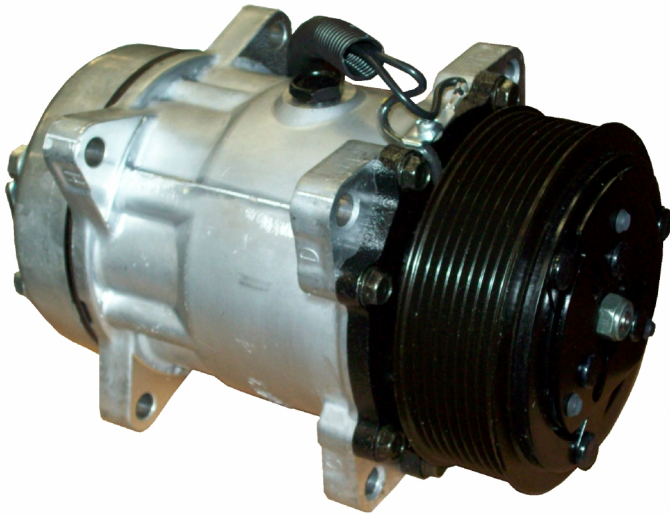

2013 SUPPLEMENT

FLEET & HEAVY DUTY APPLICATIONS

AUSTIN BAKER INDUSTRIES # : 10351041

488-45082

Our 10351041 replaces the SANDEN 4420 & SELTEC 488-45082.

Bringing our customers exceptionally built, high quality alternatives is what we do !
Why pay more ?

AUSTIN BAKER INDUSTRIES # : 10310971

488-45120

Our 10310971 replaces the SANDEN 4864 & SELCTEC 488-45120.

Bringing our customers exceptionally built, high quality alternatives is what we do !
Why pay more ?

"Over Half A Century of Automotive Air Conditioning Expertise!"

Other Taxi & Fleet Compressors

Year	Make/Model	Austin Baker Part #
'10-'11	Chevrolet/Impala	10361041
'08-'11	Chevrolet/Malibu	10349111
'02-'04	Honda/Odyssey	10350041
'05-'10	Honda/Odyssey	10360291
'03	Toyota/Sienna (4.75" CL)	10346051
'03	Toyota/Sienna (5.12" CL)	10344011
'04-'06	Toyota/Sienna 3.3L	10349581
'02-'07	Dodge/Caravan 2.4L	10349211
'02-'07	Dodge/Caravan 3.3&3.8L	10348671
'08-'10	Dodge/Caravan 3.8L (w/r ac)	10361291
'08-'10	Dodge/Caravan 4.0L (w/r ac)	10361311
'04-'06	Dodge/Sprinter 2500/3500 Diesel	10347421