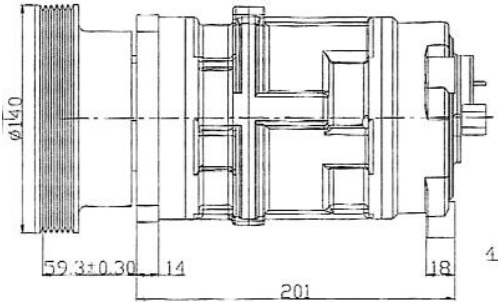

AUSTIN BAKER INDUSTRIES
201 EXPOSITION DENTON, TEXAS 76205
PO BOX 1606 DENTON, TEXAS 76202
PHONE 1-800-367-6834
FAX 1-866-822-7329

ABI No.	Austin Baker A6 Compressor Description
10302071	GM A6 w/ 1gr 5" dia clutch w/ Superheat Switch (12V)
10363241	GM A6 w/ 1gr 5" dia clutch w/ Superheat Switch (24V)
10303481	GM A6 w/ 1gr 5" dia clutch w/ High Pressure Switch (12V)
10363251	GM A6 w/ 1gr 5" dia clutch w/ High Pressure Switch (24V)
10302061	GM A6 w/ 2gr 5.12" dia clutch w/ Superheat Switch (12V)
10363261	GM A6 w/ 2gr 5.12" dia clutch w/ Superheat Switch (24V)
10302211	GM A6 w/ 1gr 5.65" dia clutch (Ext) w/ Superheat Switch (12V)
10363271	GM A6 w/ 1gr 5.65" dia clutch (Ext) w/ Superheat Switch (24V)
10347661	GM A6 w/ 1gr 5.75" dia clutch w/ Superheat Switch (12V)
10363281	GM A6 w/ 1gr 5.75" dia clutch w/ Superheat Switch (24V)
10302521	GM A6 w/ 1gr 5.75" dia clutch w/ High Pressure Switch (12V)
10363291	GM A6 w/ 1gr 5.75" dia clutch w/ High Pressure Switch (24V)
10302811	GM A6 w/ 1gr 6.67" dia clutch w/ Superheat Switch (12V)
10302821	GM A6 w/ 1gr 6.67" dia clutch w/ Superheat Switch (24V)
10363301	GM A6 w/ 1gr 6.67" dia clutch w/ High Pressure Switch (12V)
10363311	GM A6 w/ 1gr 6.67" dia clutch w/ High Pressure Switch (24V)
10363321	GM A6 w/ 6gr 5.5" dia clutch w/ Superheat Switch (12V)
10363331	GM A6 w/ 6gr 5.5" dia clutch w/ Superheat Switch (24V)
10363341	GM A6 w/ 6gr 5.5" dia clutch w/ High Pressure Switch (12V)
10363351	GM A6 w/ 6gr 5.5" dia clutch w/ High Pressure Switch (24V)
10363361	GM A6 w/ 8gr 4.81" dia clutch w/ Superheat Switch (12V)
10363371	GM A6 w/ 8gr 4.81" dia clutch w/ Superheat Switch (24V)
10360041	GM A6 w/ 8gr 4.81" dia clutch w/ High Pressure Switch (12V)
10363381	GM A6 w/ 8gr 4.81" dia clutch w/ High Pressure Switch (24V)