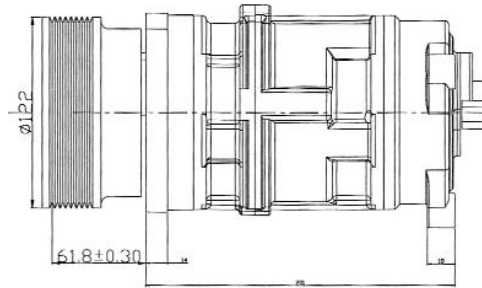

AUSTIN BAKER INDUSTRIES
201 EXPOSITION DENTON, TEXAS 76205
PO BOX 1606 DENTON, TEXAS 76202
PHONE 1-800-367-6834
FAX 1-866-822-7329

ABI No.	Austin Baker A6 Compressor Description
10302071	GM A6 w/ 1gr 5" dia clutch w/ Superheat Switch (12V)
10363241	GM A6 w/ 1gr 5" dia clutch w/ Superheat Switch (24V)
10303481	GM A6 w/ 1gr 5" dia clutch w/ High Pressure Switch (12V)
10363251	GM A6 w/ 1gr 5" dia clutch w/ High Pressure Switch (24V)
10302061	GM A6 w/ 2gr 5.12" dia clutch w/ Superheat Switch (12V)
10363261	GM A6 w/ 2gr 5.12" dia clutch w/ Superheat Switch (24V)
10302211	GM A6 w/ 1gr 5.65" dia clutch (Ext) w/ Superheat Switch (12V)
10363271	GM A6 w/ 1gr 5.65" dia clutch (Ext) w/ Superheat Switch (24V)
10347661	GM A6 w/ 1gr 5.75" dia clutch w/ Superheat Switch (12V)
10363281	GM A6 w/ 1gr 5.75" dia clutch w/ Superheat Switch (24V)
10302521	GM A6 w/ 1gr 5.75" dia clutch w/ High Pressure Switch (12V)
10363291	GM A6 w/ 1gr 5.75" dia clutch w/ High Pressure Switch (24V)
10302811	GM A6 w/ 1gr 6.67" dia clutch w/ Superheat Switch (12V)
10302821	GM A6 w/ 1gr 6.67" dia clutch w/ Superheat Switch (24V)
10363301	GM A6 w/ 1gr 6.67" dia clutch w/ High Pressure Switch (12V)
10363311	GM A6 w/ 1gr 6.67" dia clutch w/ High Pressure Switch (24V)
10363321	GM A6 w/ 6gr 5.5" dia clutch w/ Superheat Switch (12V)
10363331	GM A6 w/ 6gr 5.5" dia clutch w/ Superheat Switch (24V)
10363341	GM A6 w/ 6gr 5.5" dia clutch w/ High Pressure Switch (12V)
10363351	GM A6 w/ 6gr 5.5" dia clutch w/ High Pressure Switch (24V)
10363361	GM A6 w/ 8gr 4.81" dia clutch w/ Superheat Switch (12V)
10363371	GM A6 w/ 8gr 4.81" dia clutch w/ Superheat Switch (24V)
10360041	GM A6 w/ 8gr 4.81" dia clutch w/ High Pressure Switch (12V)
10363381	GM A6 w/ 8gr 4.81" dia clutch w/ High Pressure Switch (24V)