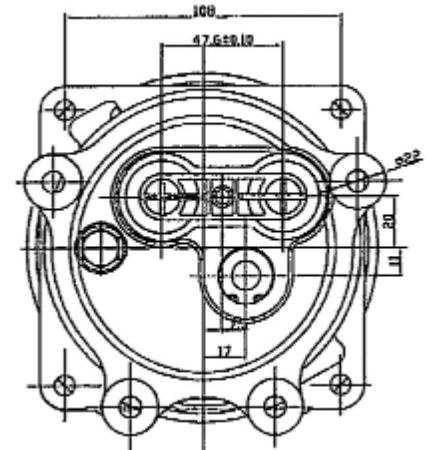

10303481

10363341

10360041

ABI No.	Austin Baker A6 Compressor Description
10302071	GM A6 w/ 1gr 5" dia clutch w/ Superheat Switch (12V)
10363241	GM A6 w/ 1gr 5" dia clutch w/ Superheat Switch (24V)
10303481	GM A6 w/ 1gr 5" dia clutch w/ High Pressure Switch (12V)
10363251	GM A6 w/ 1gr 5" dia clutch w/ High Pressure Switch (24V)
10302061	GM A6 w/ 2gr 5.12" dia clutch w/ Superheat Switch (12V)
10363261	GM A6 w/ 2gr 5.12" dia clutch w/ Superheat Switch (24V)
10302211	GM A6 w/ 1gr 5.65" dia clutch (Ext) w/ Superheat Switch (12V)
10363271	GM A6 w/ 1gr 5.65" dia clutch (Ext) w/ Superheat Switch (24V)
10347661	GM A6 w/ 1gr 5.75" dia clutch w/ Superheat Switch (12V)
10363281	GM A6 w/ 1gr 5.75" dia clutch w/ Superheat Switch (24V)
10302521	GM A6 w/ 1gr 5.75" dia clutch w/ High Pressure Switch (12V)
10363291	GM A6 w/ 1gr 5.75" dia clutch w/ High Pressure Switch (24V)
10302811	GM A6 w/ 1gr 6.67" dia clutch w/ Superheat Switch (12V)
10302821	GM A6 w/ 1gr 6.67" dia clutch w/ Superheat Switch (24V)
10363301	GM A6 w/ 1gr 6.67" dia clutch w/ High Pressure Switch (12V)
10363311	GM A6 w/ 1gr 6.67" dia clutch w/ High Pressure Switch (24V)
10363321	GM A6 w/ 6gr 5.5" dia clutch w/ Superheat Switch (12V)
10363331	GM A6 w/ 6gr 5.5" dia clutch w/ Superheat Switch (24V)
10363341	GM A6 w/ 6gr 5.5" dia clutch w/ High Pressure Switch (12V)
10363351	GM A6 w/ 6gr 5.5" dia clutch w/ High Pressure Switch (24V)
10363361	GM A6 w/ 8gr 4.81" dia clutch w/ Superheat Switch (12V)
10363371	GM A6 w/ 8gr 4.81" dia clutch w/ Superheat Switch (24V)
10360041	GM A6 w/ 8gr 4.81" dia clutch w/ High Pressure Switch (12V)
10363381	GM A6 w/ 8gr 4.81" dia clutch w/ High Pressure Switch (24V)