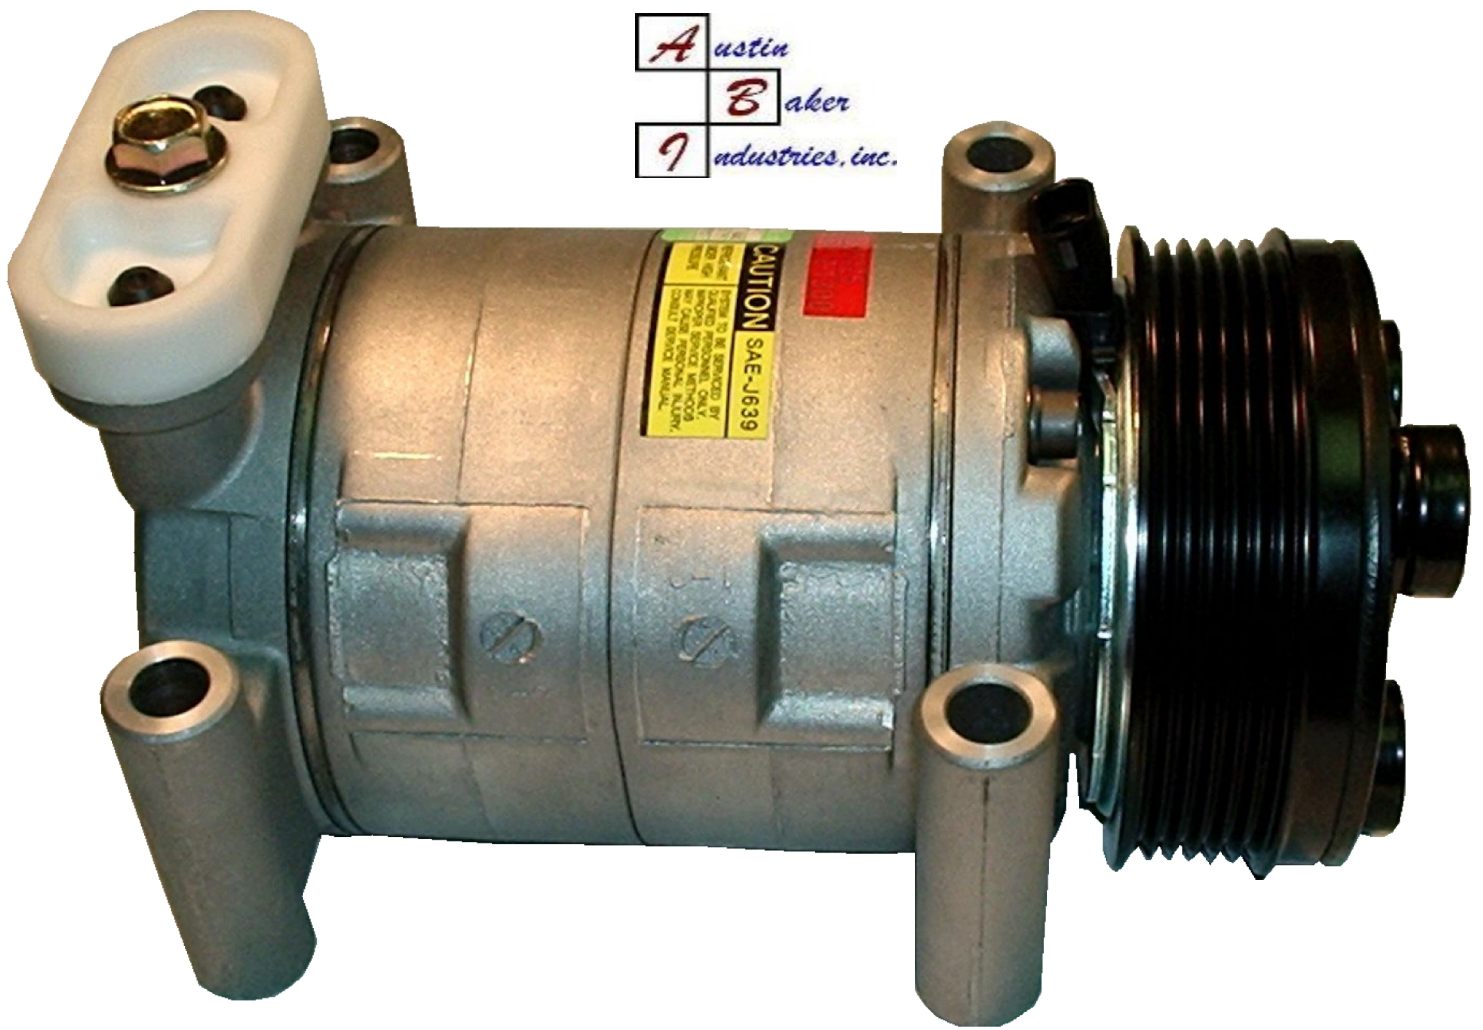

Austin
Baker
Industries, inc.

10306499

FOR FLEET & HEAVY DUTY APPLICATIONS

Cadillac Escalade.....	99 – 00
Chevy Fullsize Pickup	96 – 02
Chevy P Series Van.....	96 – 99
Chevy S10 Blazer	96 – 98
Chevy S10 Pickup	96 – 98
Chevy Suburban / Fullsize Blazer / Tahoe	96 – 00
GMC Fullsize Pickup	96 – 98
GMC P Series Van.....	96 – 99
GMC S15 Jimmy	96 – 98
GMC S15 Pickup	96 – 98
GMC Suburban / Fullsize Jimmy / Yukon	96 – 00
Isuzu Hombre.....	97 – 98
Oldsmobile Bravada	96 – 98
Chevy Astro	96 – 05
GMC Safari.....	96 – 05